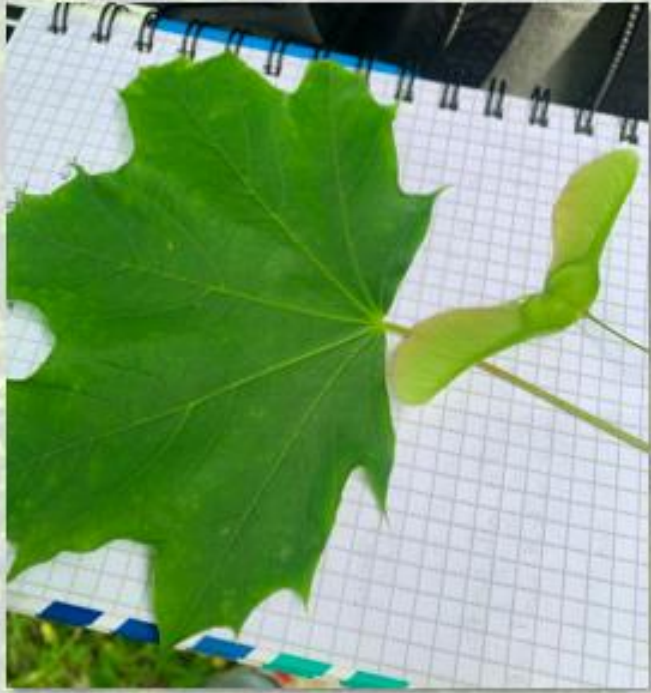

Chêne rouge
d'Amérique

Bouleau âgé

Aubépine monogyne
(1 pistil)

Chêne pédoncule

A photograph of a forest with a large, smooth-barked tree trunk in the foreground. In the background, several people are visible, including a woman in a pink jacket on the left and two men in dark jackets further back. The forest floor is covered with green ferns and other vegetation.

Erable pseudo platanus

A photograph of a forest with a large, textured tree trunk in the foreground. A man in a dark jacket and grey trousers is standing next to the tree, holding a leaf and examining it. The forest floor is covered with fallen leaves and some green plants.

Chêne rouge
d'Amérique